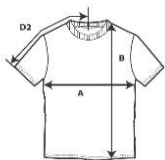

GILDAN®

64000B

Softstyle Youth T-Shirt

SPECIFICATIONS

Centimeters

	Toi-	Toi+	XS	S	M	L	XL
Chest (A)	2.540	2.540	35.560	40.640	43.180	45.720	48.260
Length from HPS (B)	2.540	2.540	45.720	52.070	55.880	59.690	63.500
Sleeve length (Center back) (D2)	1.905	1.905	29.210	34.290	36.830	39.370	41.910